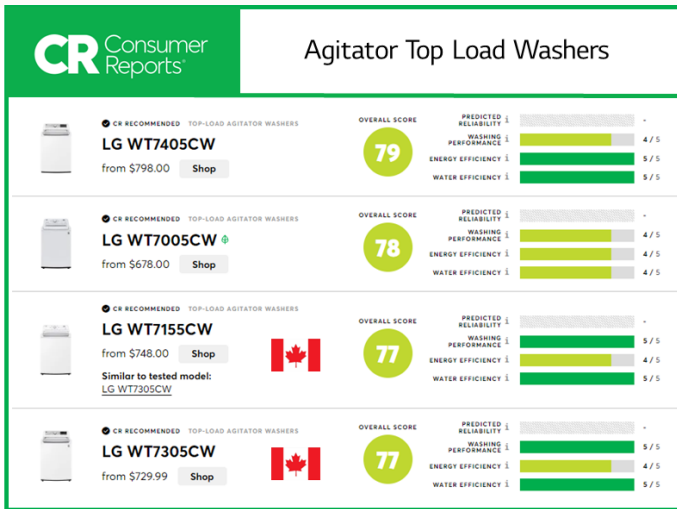

LG's 4-Way Agitators Top of the Consumer Reports Charts