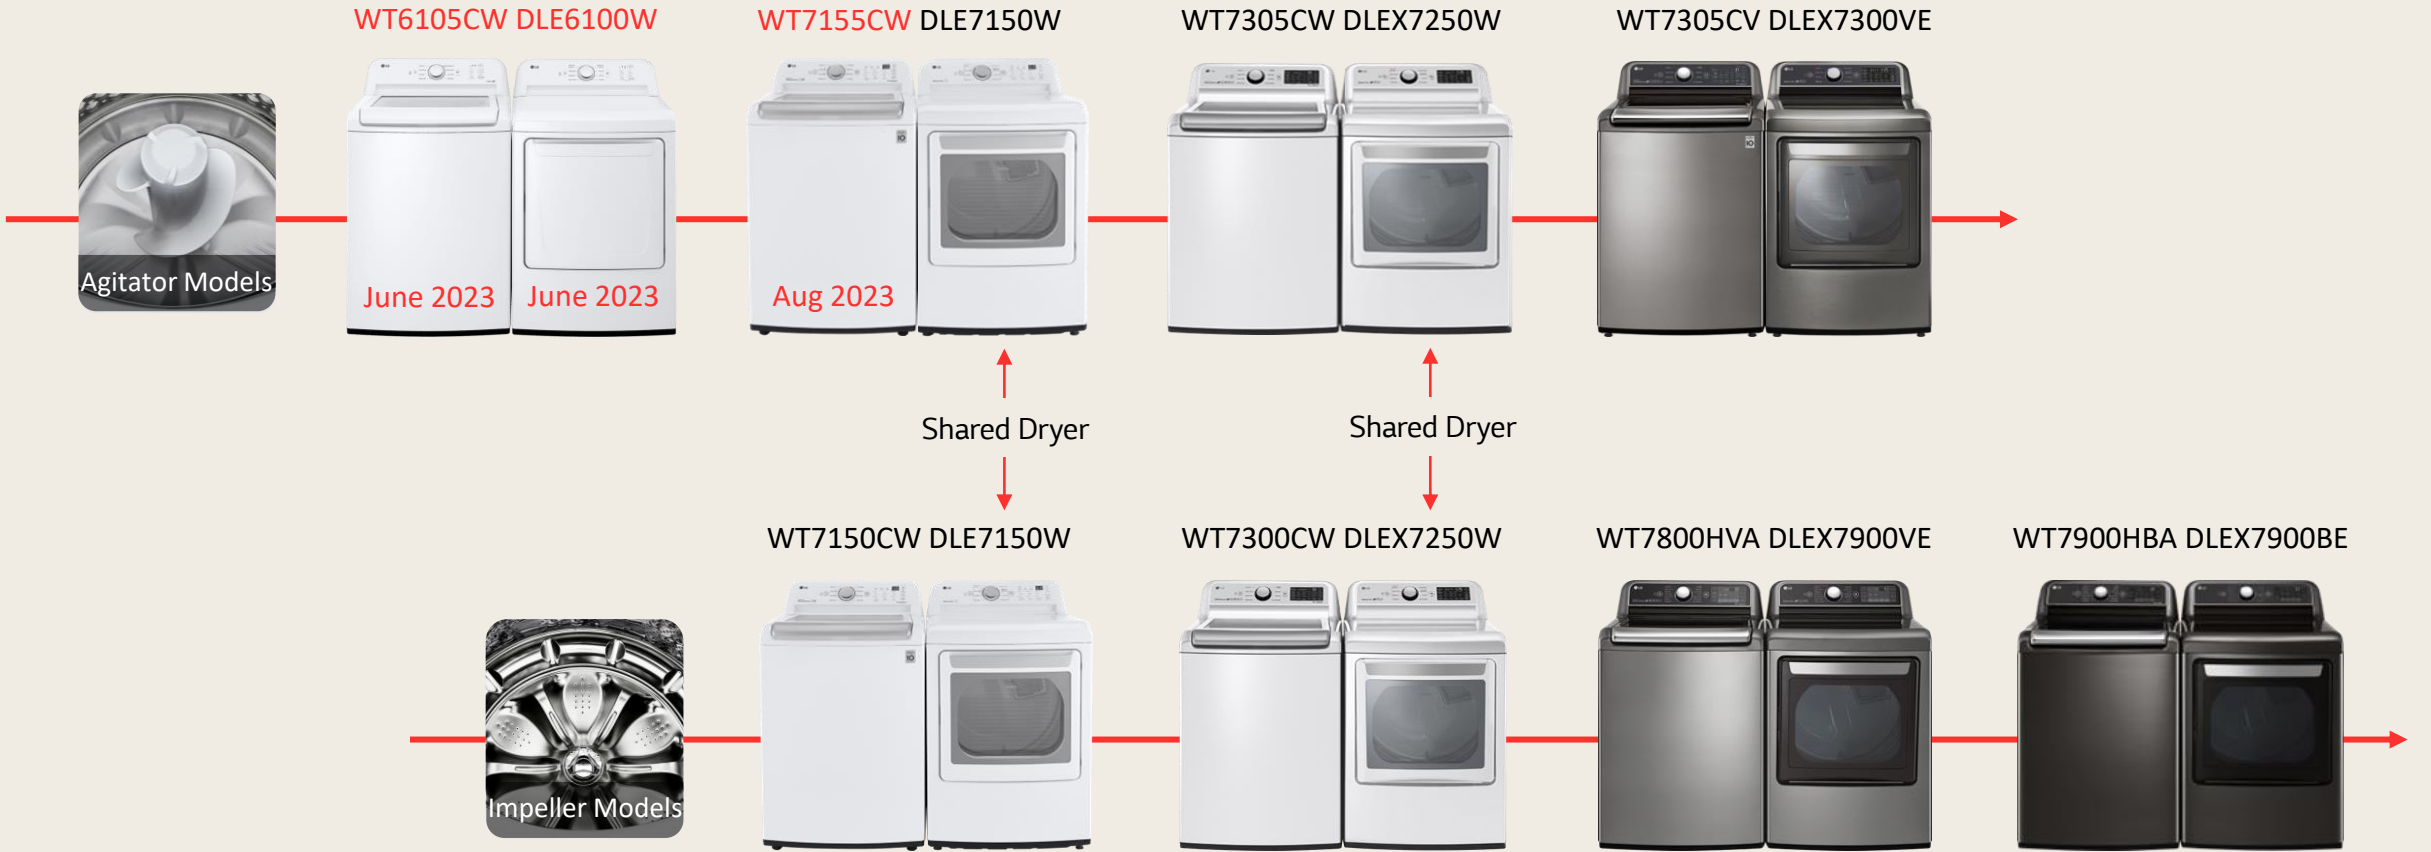

Top Load Laundry