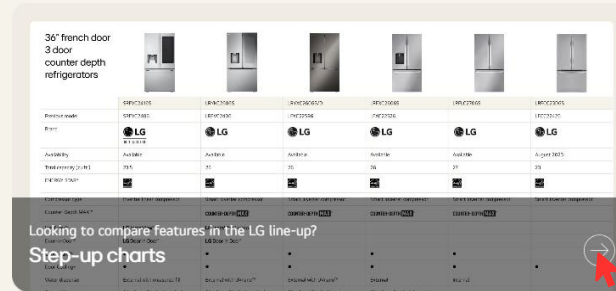

www.lgplus.ca

Check out all our best sales tools and updated features that are available on this amazing website that's designed specifically for you, the salesperson!