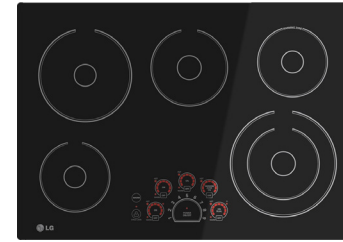

Built-in cooktops

	CBIH3017BE	CBIH3013BE	LCE3010SB	CBGJ3027S	CBGJ3023S
Previous model				LCG3011ST	
Brand	LG	LG	LG	LG	LG
Availability	June 2024	March 2024	Available	Available	Available
Type	Induction	Induction	Electric	Gas	Gas
ENERGY STAR®					
Size	30"	30"	30"	30"	30"
No. of burners/elements	4 induction elements	4 induction elements	5 radiant elements	5 sealed gas burners	5 sealed gas burners
Left front	3,700 W 7" element (flexzone)	3,200 W 7" element	1,200 W 6" element	10,000 BTU	10,000 BTU
Right front	1,800 W 6" element	1,800 W 6" element	3,000 W 9" element	12,000 BTU	12,000 BTU
Left rear	3,700 W 7" element (flexzone)	3,200 W 7" element	1,900 W 8" element	10,000 BTU	10,000 BTU
Right rear	5,000 W 11" element	4,300 W 11" element	100 W 6" element	5,000 BTU	5,000 BTU
Centre			1,500 W 7" element	22,000 BTU	20,000 BTU
Cooktop control type	SmoothTouch® glass (white)	SmoothTouch™ glass panel (red)	SmoothTouch™ glass panel	Backlit weighted knobs	Weighted knobs
Cooktop compatibility indicator	●	●			
Griddle				● Cast iron	
Hot surface indicator	●	●	●		
Child lock	●	●	●		
Auto shut off	●	●	●		
EasyClean® coating					
ThinQ®	WiFi	WiFi		WiFi	
Dimensions (W x H x D)	30 11/16 x 3 11/16 x 21 1/16"	30 11/16 x 3 11/16 x 21 1/16"	30 27/32 x 4 x 21 15/32"	30 x 3 3/4 x 21 11/16"	30 x 3 3/4 x 21 11/16"
Colours	Black ceramic glass	Black ceramic glass	Black ceramic glass	Smudge resistant stainless steel	Smudge resistant stainless steel