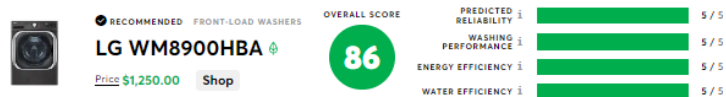

Oct 2022 **WM8900HBA**

6.0 cu.ft. Mega Capacity
AIDD™ Load Sensing Technology
TurboWash™ 2.0 Technology
Steam | Allergiene™ Cycle Certified
6Motion™ Technology
ColdWash Technology
1300RPM Max Spin
ThinQ® WiFi Technology
LG SideKick Compatible | **WD200CB**
Stacking Kit Sold Separate | KSTK2
29"w x 40.75"h x 33"d

Consumer Reports rates this model higher than any competitor's FL model