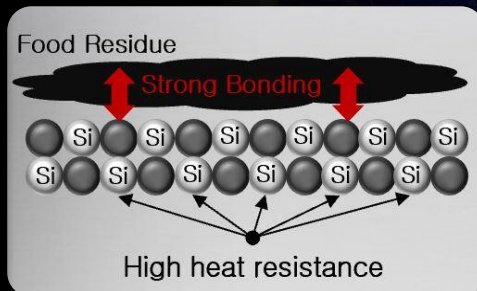

Conventional Ovens

DO NOT USE FOIL ON OVEN