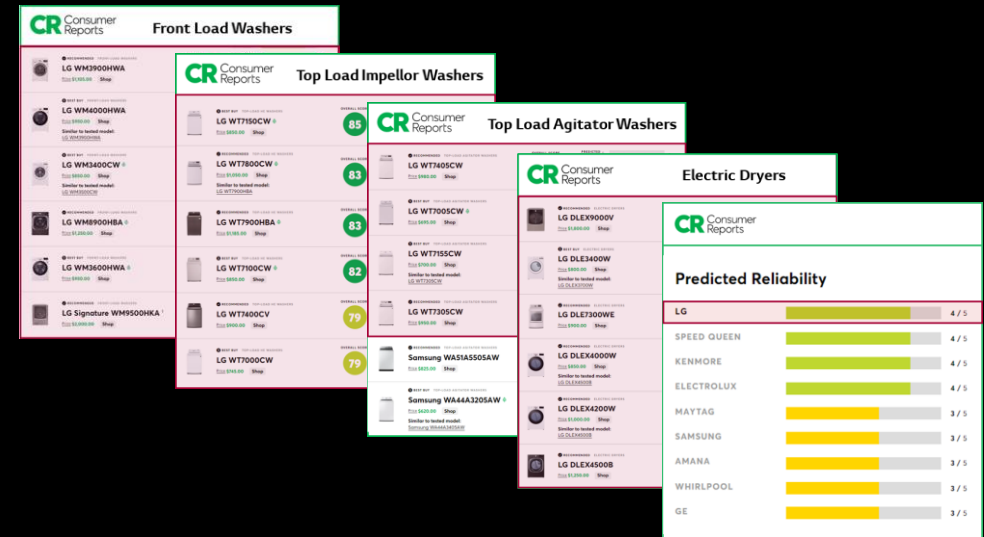

LG EasyClean® Oven

Conventional Ovens

DO NOT USE FOIL ON OVEN

**New 2022
Electric Slide-in Lineup**

Model Number	LSEL6331F	LSEL6333F/D	LSEL6335F/D	LSEL6337F/D
Warehouse Ship	Sept 2022	Active	Active	Active
Oven Cleaning	Self Clean + EasyClean®	Self Clean+ EasyClean®	Self Clean+ EasyClean®	Self Clean+ EasyClean®
Convection	No	Fan Convection	Probake®	Probake®
ThinQ®	Wi-Fi	Wi-Fi	Wi-Fi	Wi-Fi
Front Elements	6x9/3200W + 6x9/3200W	6x9/3200W + 9x12/3000W	6x9/3200W + 6x9x12/3000W	6x9/3200W + 6x9x12/3600W
Controls	Weighted Knobs + Glass Touch Controls & Lockout	Weighted Knobs + Glass Touch Controls & Lockout	Weighted Knobs + Glass Touch Controls & Lockout	Weighted Knobs + Glass Touch Controls & Lockout
Air Fry + Rack		Yes	Yes	Yes
InstaView®			Yes	Yes
Air Sous-Vide				Yes
Knob Lighting				Yes
Temperature Probe				Yes
Colors	Smudge Resistant Stainless	Smudge Resistant Stainless Smudge Resistant Black Stainless	Smudge Resistant Stainless Smudge Resistant Black Stainless	Smudge Resistant Stainless Smudge Resistant Black Stainless

Laundry

As per Consumer Reports LG ranks higher than all its competitors in every full-sized laundry category for **Performance and Reliability!**

*Sept 2022 Consumer Report Ratings

Oct 2022 **WM8900HBA**