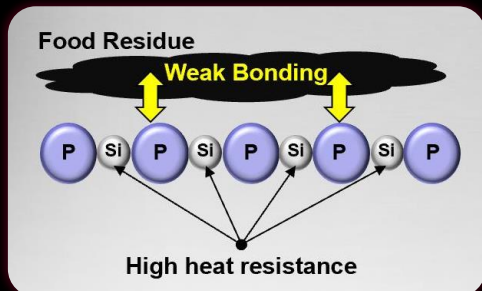

LG EasyClean®

LG EasyClean® delivers the fastest oven-cleaning feature yet. In 10 quick minutes your oven can be clean, without strong chemical fumes or high heat. Simply spray the oven interior with water, press EasyClean® and then in 10 minutes, quickly wipe away any leftover grime.

This is all made possible by our unique oven liner that LG has developed over years of research & development. By combining both Phosphorus & Silica based porcelains it creates a liner that is not only easy to clean when water is introduced (hydrophilic), but is also extremely durable and will last for many years.

LG EasyClean® Oven