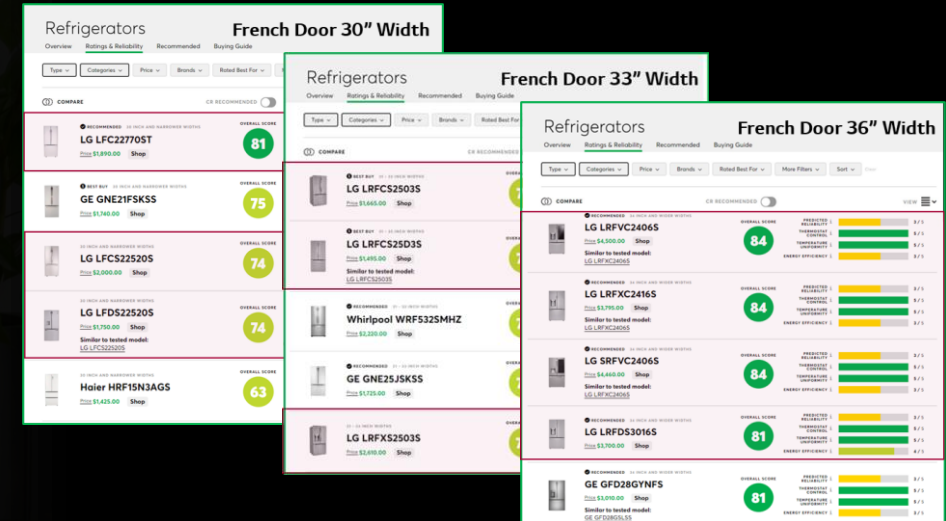

Refrigeration

LG owns the largest market share in Fridges in large part due to our industry leading performance & reliability ratings!

*Sept 2022 Consumer Report Ratings