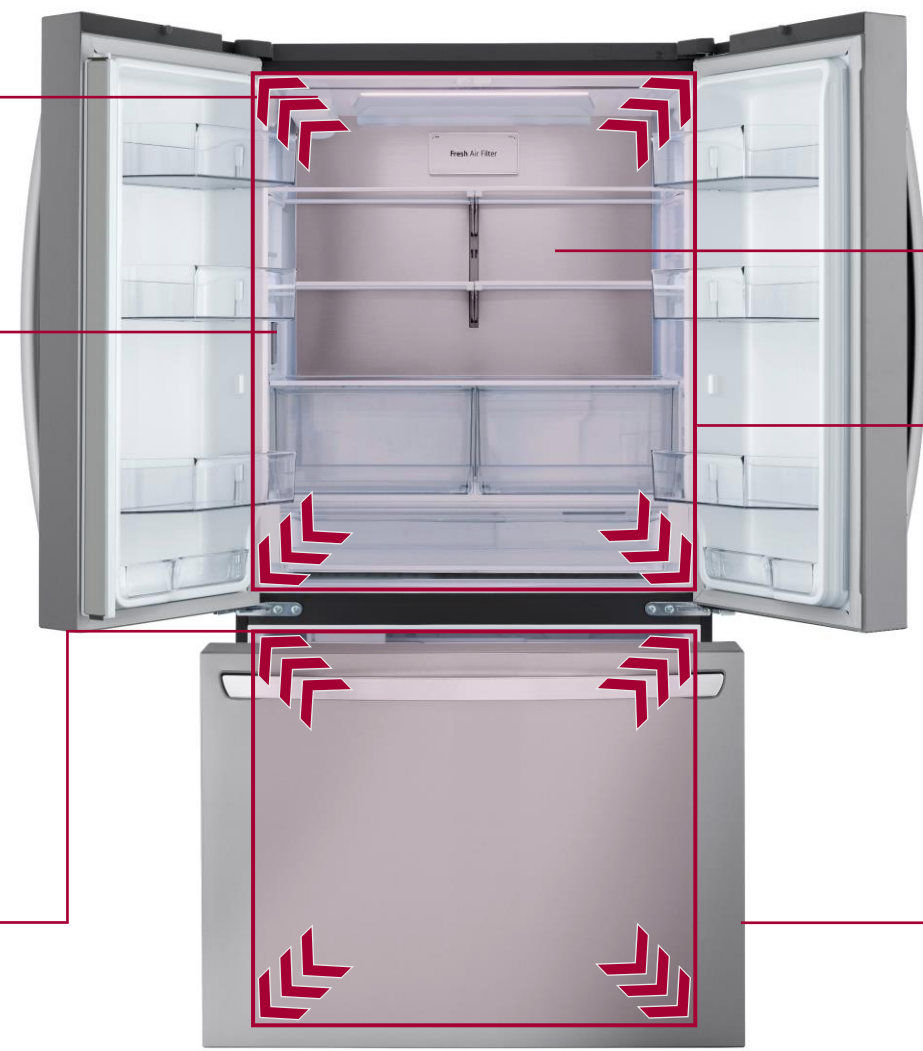

27cf Counter Depth FDBM Stylish Flat Door Design

Internal Water dispenser & Ice Maker
Ice Maker produces up to 182 cubes/24h
Inverter Linear Compressor
Door Cooling+
Metal Cool Guard
Fresh Air Filter
Energy Star Rated
ThinQ® Wi-Fi Technology
NSF Certified Water Filtration
Stainless Steel ●
35.75"W | 70.25"H | 29.13"D

LRFLC2706S

NSF Certified Water Filter

Internal Water Dispenser

Factory Installed Ice Maker

Metal Cool Guard

ADA Compliant Controls

Smudge Resistant Flat Doors

26.5cf Capacity