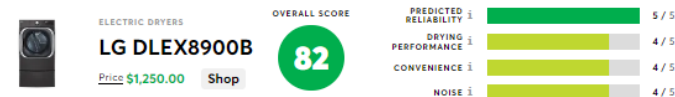

DLEX8900B Oct 2022

9.0 cu. ft. Mega Capacity
AI Sensor Dry™ System
TurboSteam™ Technology
FlowSense™ Duct Clogging Indicator
Stainless Steel Drum
Dryer Rack Included
ThinQ WiFi Technology
Smart Pairing™
Smart Diagnosis
29"w x 40.75"h x 31.2"d

Consumer Reports rates this model higher than any competitor's dryer model