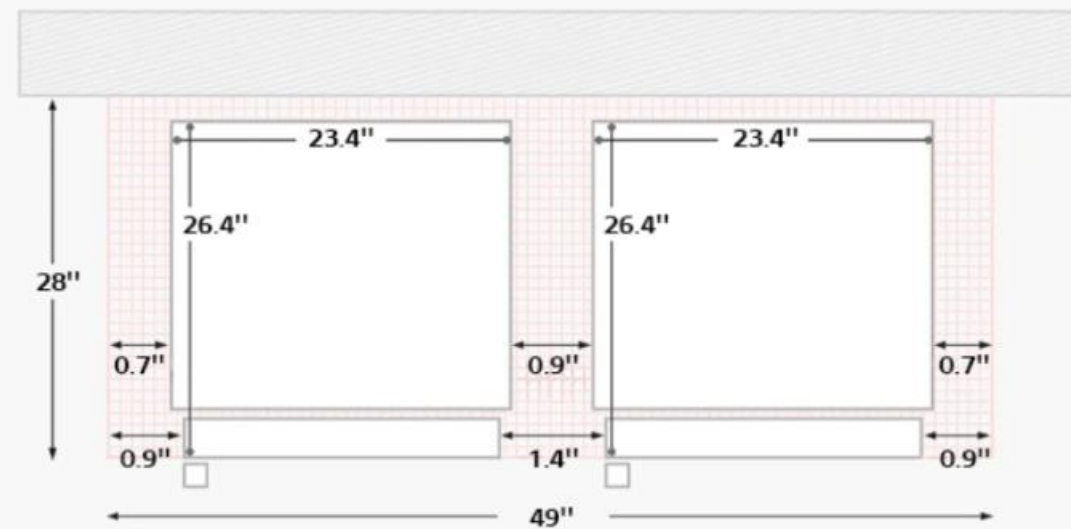

Smart Diagnosis  
Default Door Panel Color | **Glass Beige**  
23.5"w x 73.3"h

Customers call [1-888-542-2623](tel:1-888-542-2623) to order additional panels from LG Parts & Services

Default Color

Additional Color Options

Measurement details and the bracket install video will be accessible via the HA Product Guide

[HA Product Guide](#)

FRONT VIEW

TOP VIEW

BACK WALL

REQUIRED SPACES

\* The measurements in the image above do not account for parts that don't interfere with installation (ie heat shield/ rear carrying handles)