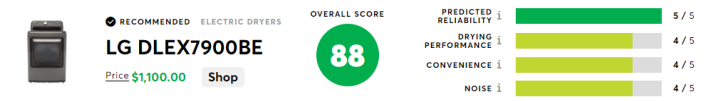

Feb 2022 **DLEX7900BE**

7.3 cu. ft. Ultra Large Capacity
TurboSteam™ Technology
EasyLoad™ Door
Sensor Dry System
FlowSense™ Duct Clogging Indicator
Stainless Steel Drum
Dryer Rack Included
ThinQ WiFi Technology
Smart Diagnosis
27"w x 44.5"h x 29.5"d
*Steam connector Kit Included

Consumer Reports rates this model higher than any competitor's dryer model