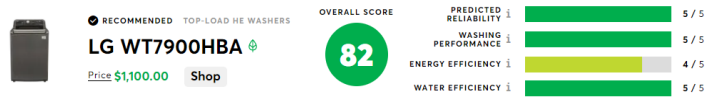

Feb 2022 **WT7900HBA**

6.3 cu.ft. Mega Capacity
TurboWash3D™ Technology
Steam | Allergiene™ Cycle Certification
6Motion™ Technology
Sanitary Cycle
SmartRinse™ Jet Spray
ColdWash Technology
Industry High 950RPM Max Spin
Water Plus
ThinQ WiFi Technology
27"w x 44.5"h x 28.3"d

Consumer Reports rates this model higher than any competitor's TL model