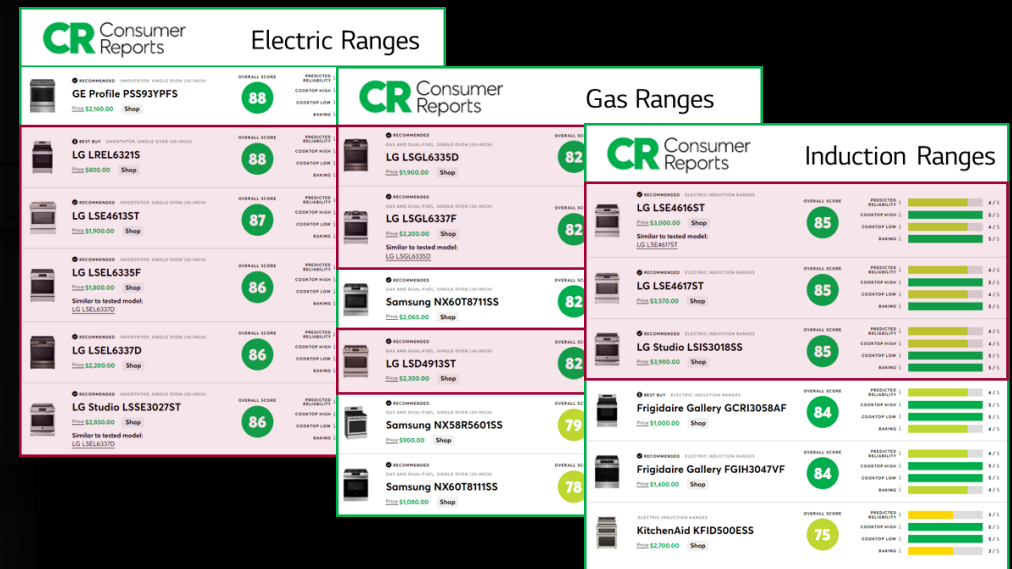

## New Models

[LROFC1114G](#)

[LRONC1414G](#)

# Cooking

As per Consumer Reports LG has more top ranked Ranges than any of its competitors.

**Air Fry****Smudge Resistant****ThinQ™**