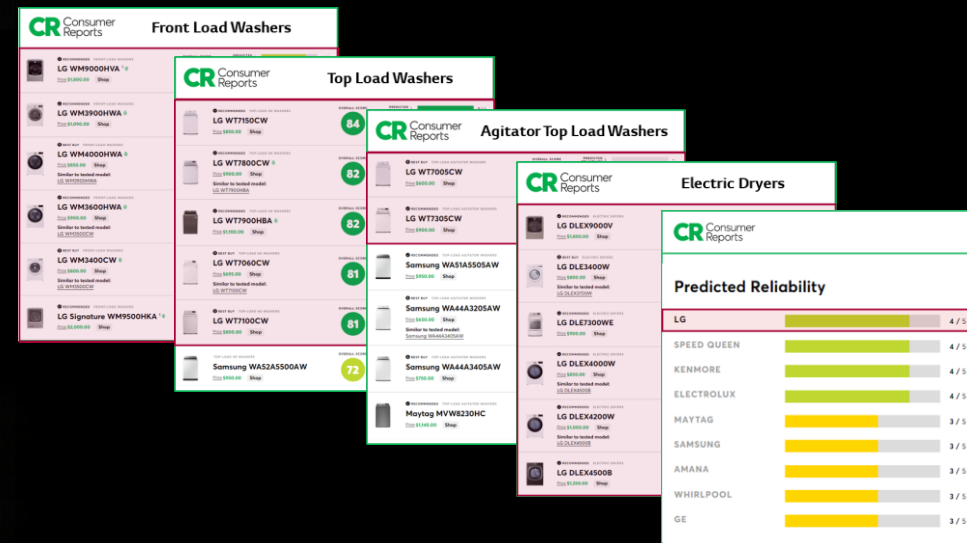

Laundry

As per Consumer Reports LG ranks higher than all its competitors in every full-sized laundry category for **Performance and Reliability!**