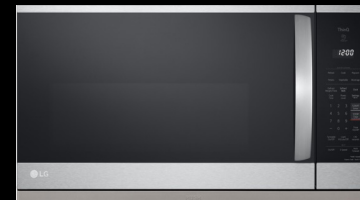

LRFS28XBS/D

Introduction Date – March 2023

Replacing the LFXS28968S

28cf French Door Refrigerator
Slim SpacePlus™ Ice and Water dispenser
Door Cooling+
Glide N Serve Pantry Drawer
Smart Pull™ Freezer Handle
Energy Star Rated
ThinQ® Wi-Fi Technology 📶
Smudge Resistant Finishes
NSF Certified Water Filtration
ADA Compliant Controls
35.75" w x 69.75" h x 29.9" d

Poll Question

Cooking

As per Consumer Reports LG has more top ranked Ranges than any of its competitors.

*Current 2023 Ratings

QTS Cooking Video

**New Spring 2023
OTR Microwave Line up**

Model Number	MVEM1825F/D	MVEL2033F	MVEL2125F	MVEL2137F/D
Warehouse Ship Date	Feb 2023	Current	Current	Current
Previous Model	LMV1852ST/SW	LMV2053ST	LMV2055ST	LMV2275ST/BD/BM
Capacity	1.8cf	2.0cf	2.1cf	2.1cf
Microwave Output	1000W	1050W	1050W	1050W
ThinQ® Wi-Fi	Yes + Smart Range Sync	Yes + Smart Range Sync	Yes + Smart Range Sync	Yes + Smart Range Sync
Sensor Cooking	Yes	Yes	Yes	Yes
Easy Clean Interior	Yes	Yes	Yes	Yes
Control Type	Side Touch Panel	Centered Glass Touch	Side Glass Touch	Centered Glass Touch
Vent Air Flow	300CFM	400CFM	400CFM	400CFM
Ventilation Speeds	2	4	4	4
ExtendaVent™			Yes	Yes
Turntable Size	12.6"	14.2"	14.2"	14.2"
Colors	<input type="radio"/> Smudge Resistant Stainless <input checked="" type="radio"/> Smudge Resistant Black Stainless	<input type="radio"/> Smudge Resistant Stainless	<input type="radio"/> Smudge Resistant Stainless	<input type="radio"/> Smudge Resistant Stainless <input checked="" type="radio"/> Smudge Resistant Black Stainless
Dimensions (WxHxD)	29.9" x 16.5" x 15.8"	29.9" x 17.6" x 15.8"	29.9" x 17.6" x 15.8"	29.9" x 17.9" x 15.5"

COOKING

Introduction Date Feb 2023

LSIS6338F

POWER to Feed the Crowd

The LG STUDIO Slide-in Induction Range has room for your main dish and all the sides. With its sleek styling and advanced features like Air Sous Vide, Air Fry and ProBake Convection, this range has it all.