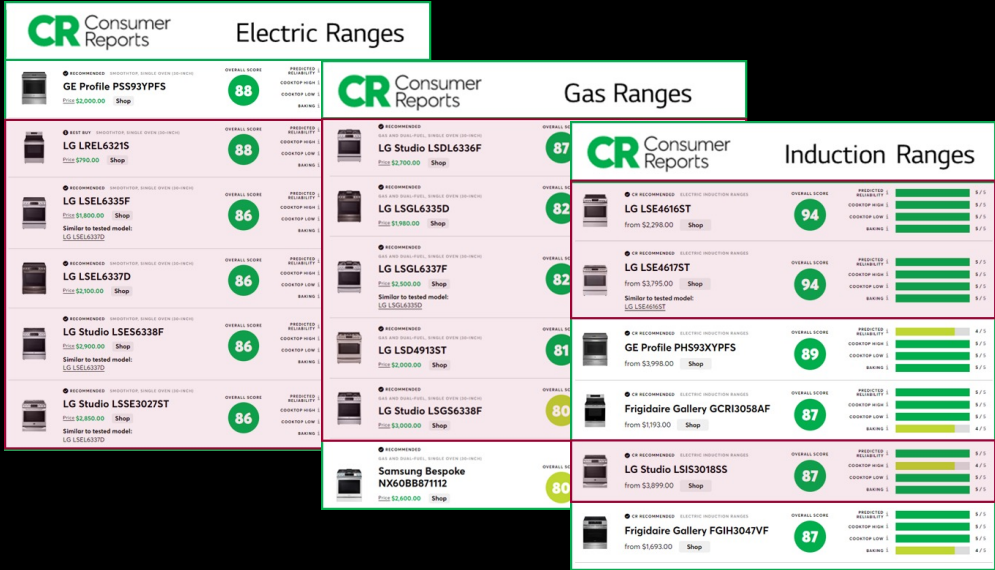

LRFS28XBS/D

Introduction Date – March 2023

Replacing the LFXS28968S

28cf French Door Refrigerator
Slim SpacePlus™ Ice and Water dispenser
Door Cooling+
Glide N Serve Pantry Drawer
Smart Pull™ Freezer Handle
Energy Star Rated
ThinQ® Wi-Fi Technology 📶
Smudge Resistant Finishes
NSF Certified Water Filtration
ADA Compliant Controls
35.75" w x 69.75" h x 29.9" d

Poll Question

Cooking

As per Consumer Reports LG has more top ranked Ranges than any of its competitors.

*Current 2023 Ratings

QTS Cooking Video

**New Spring 2023
OTR Microwave Line up**

Model Number	MVEM1825F/D	MVEL2033F	MVEL2125F	MVEL2137F/D
Warehouse Ship Date	Feb 2023	Current	Current	Current
Previous Model	LMV1852ST/SW	LMV2053ST	LMV2055ST	LMV2275ST/BD/BM
Capacity	1.8cf	2.0cf	2.1cf	2.1cf
Microwave Output	1000W	1050W	1050W	1050W
ThinQ® Wi-Fi	Yes + Smart Range Sync	Yes + Smart Range Sync	Yes + Smart Range Sync	Yes + Smart Range Sync
Sensor Cooking	Yes	Yes	Yes	Yes
Easy Clean Interior	Yes	Yes	Yes	Yes
Control Type	Side Touch Panel	Centered Glass Touch	Side Glass Touch	Centered Glass Touch
Vent Air Flow	300CFM	400CFM	400CFM	400CFM
Ventilation Speeds	2	4	4	4
ExtendaVent™			Yes	Yes
Turntable Size	12.6"	14.2"	14.2"	14.2"
Colors	<input type="radio"/> Smudge Resistant Stainless <input checked="" type="radio"/> Smudge Resistant Black Stainless	<input type="radio"/> Smudge Resistant Stainless	<input type="radio"/> Smudge Resistant Stainless	<input type="radio"/> Smudge Resistant Stainless <input checked="" type="radio"/> Smudge Resistant Black Stainless
Dimensions (WxHxD)	29.9" x 16.5" x 15.8"	29.9" x 17.6" x 15.8"	29.9" x 17.6" x 15.8"	29.9" x 17.9" x 15.5"